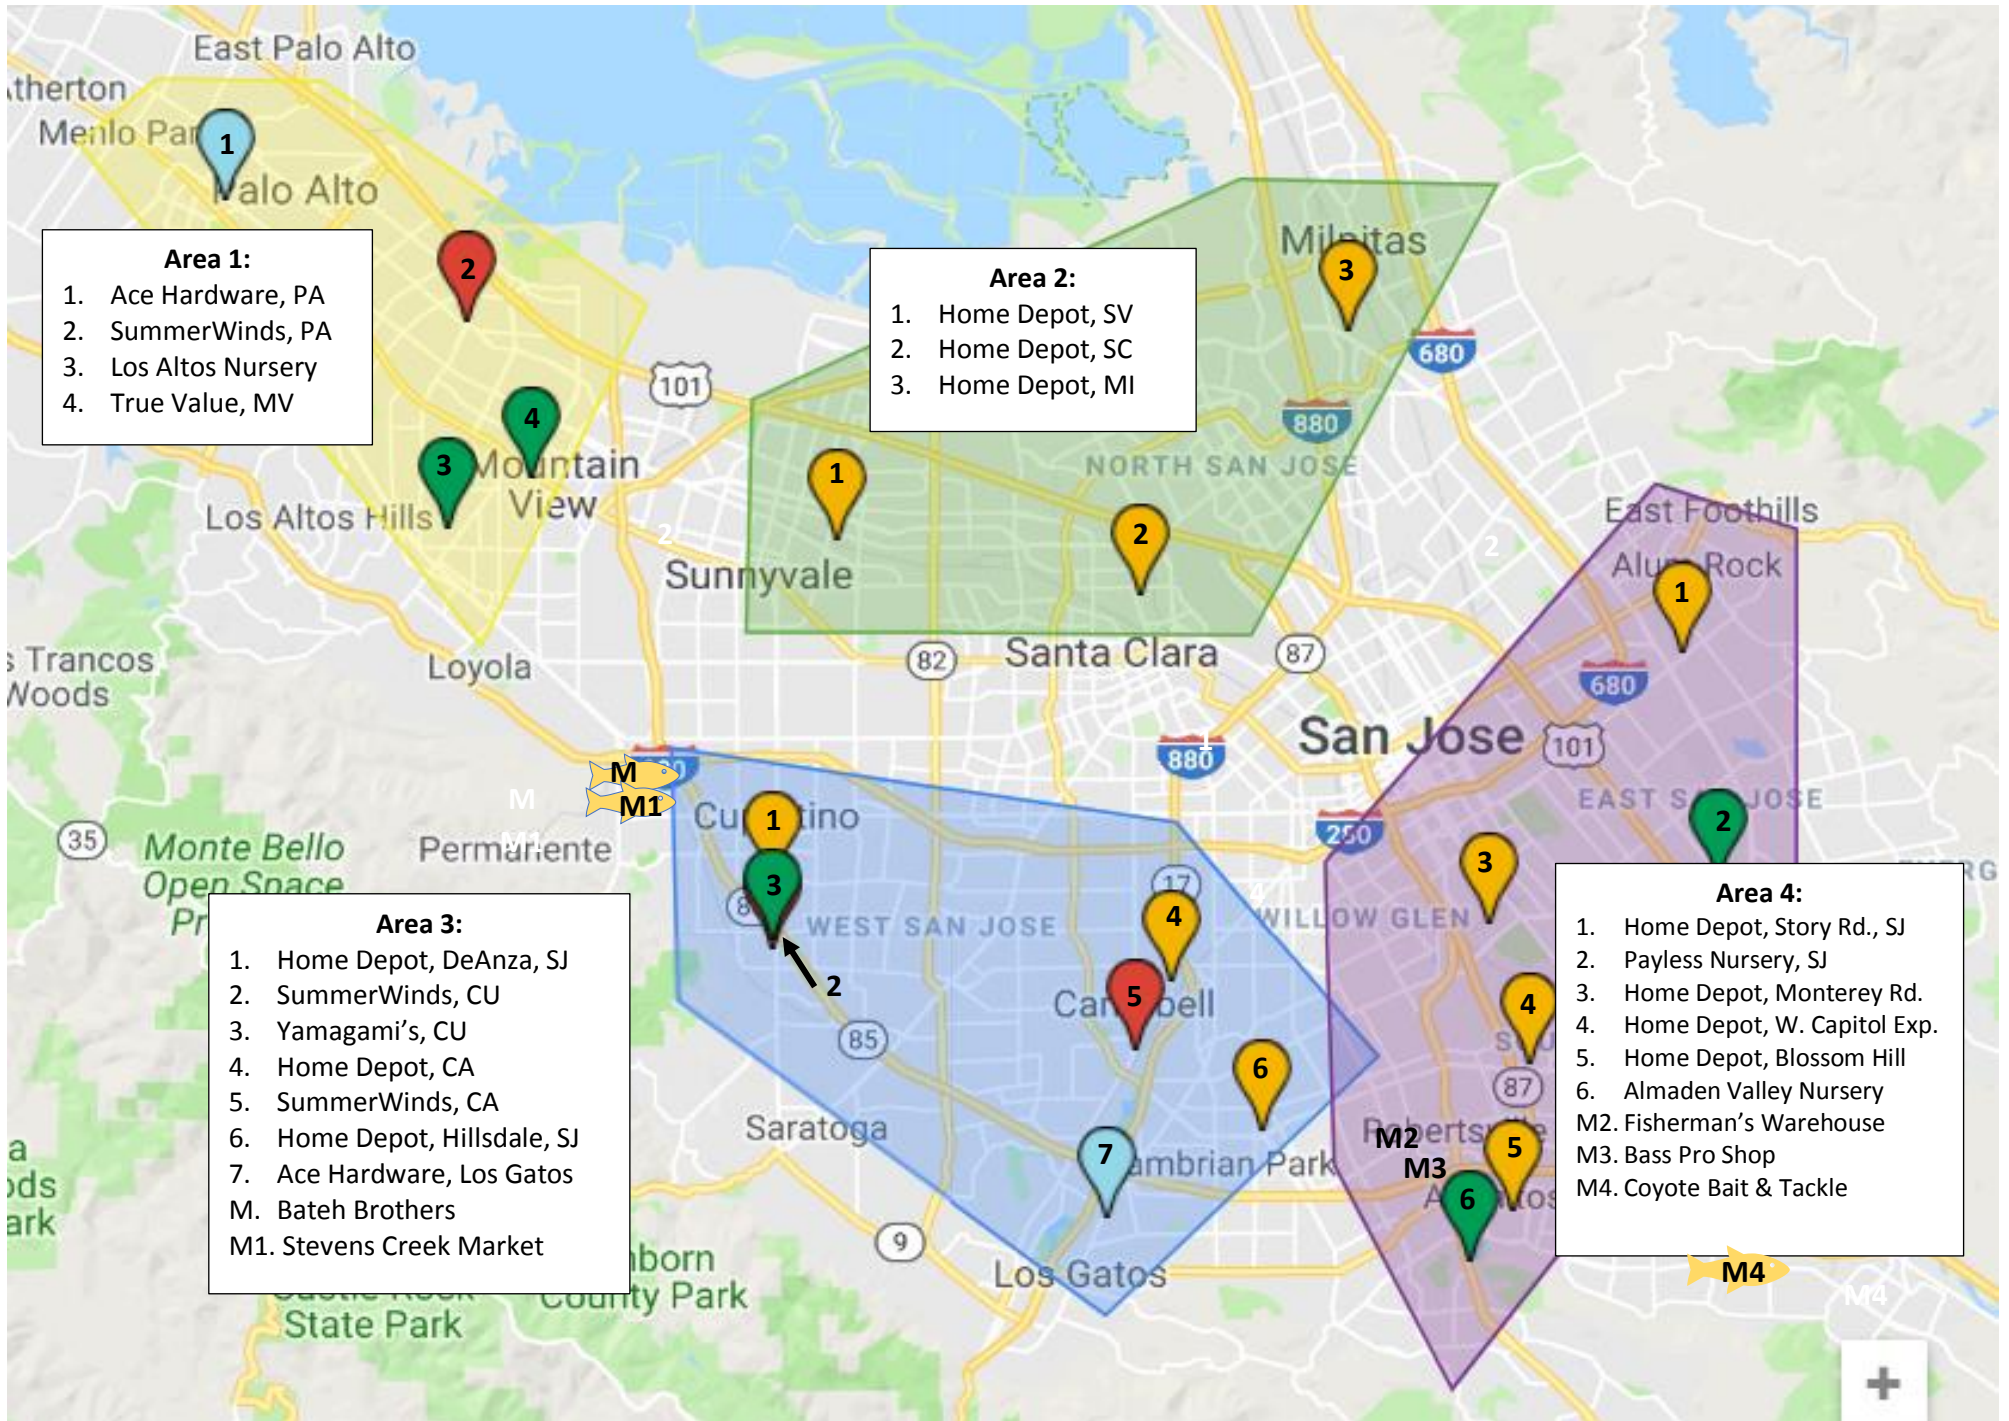

# IPM & Mercury Store Locations FY 18-19

- Area 1:**
1. Ace Hardware, PA
  2. SummerWinds, PA
  3. Los Altos Nursery
  4. True Value, MV

- Area 2:**
1. Home Depot, SV
  2. Home Depot, SC
  3. Home Depot, MI

- Area 3:**
1. Home Depot, DeAnza, SJ
  2. SummerWinds, CU
  3. Yamagami's, CU
  4. Home Depot, CA
  5. SummerWinds, CA
  6. Home Depot, Hillsdale, SJ
  7. Ace Hardware, Los Gatos
- M. Bateh Brothers  
M1. Stevens Creek Market

- Area 4:**
1. Home Depot, Story Rd., SJ
  2. Payless Nursery, SJ
  3. Home Depot, Monterey Rd.
  4. Home Depot, W. Capitol Exp.
  5. Home Depot, Blossom Hill
  6. Almaden Valley Nursery
- M2. Fisherman's Warehouse  
M3. Bass Pro Shop  
M4. Coyote Bait & Tackle